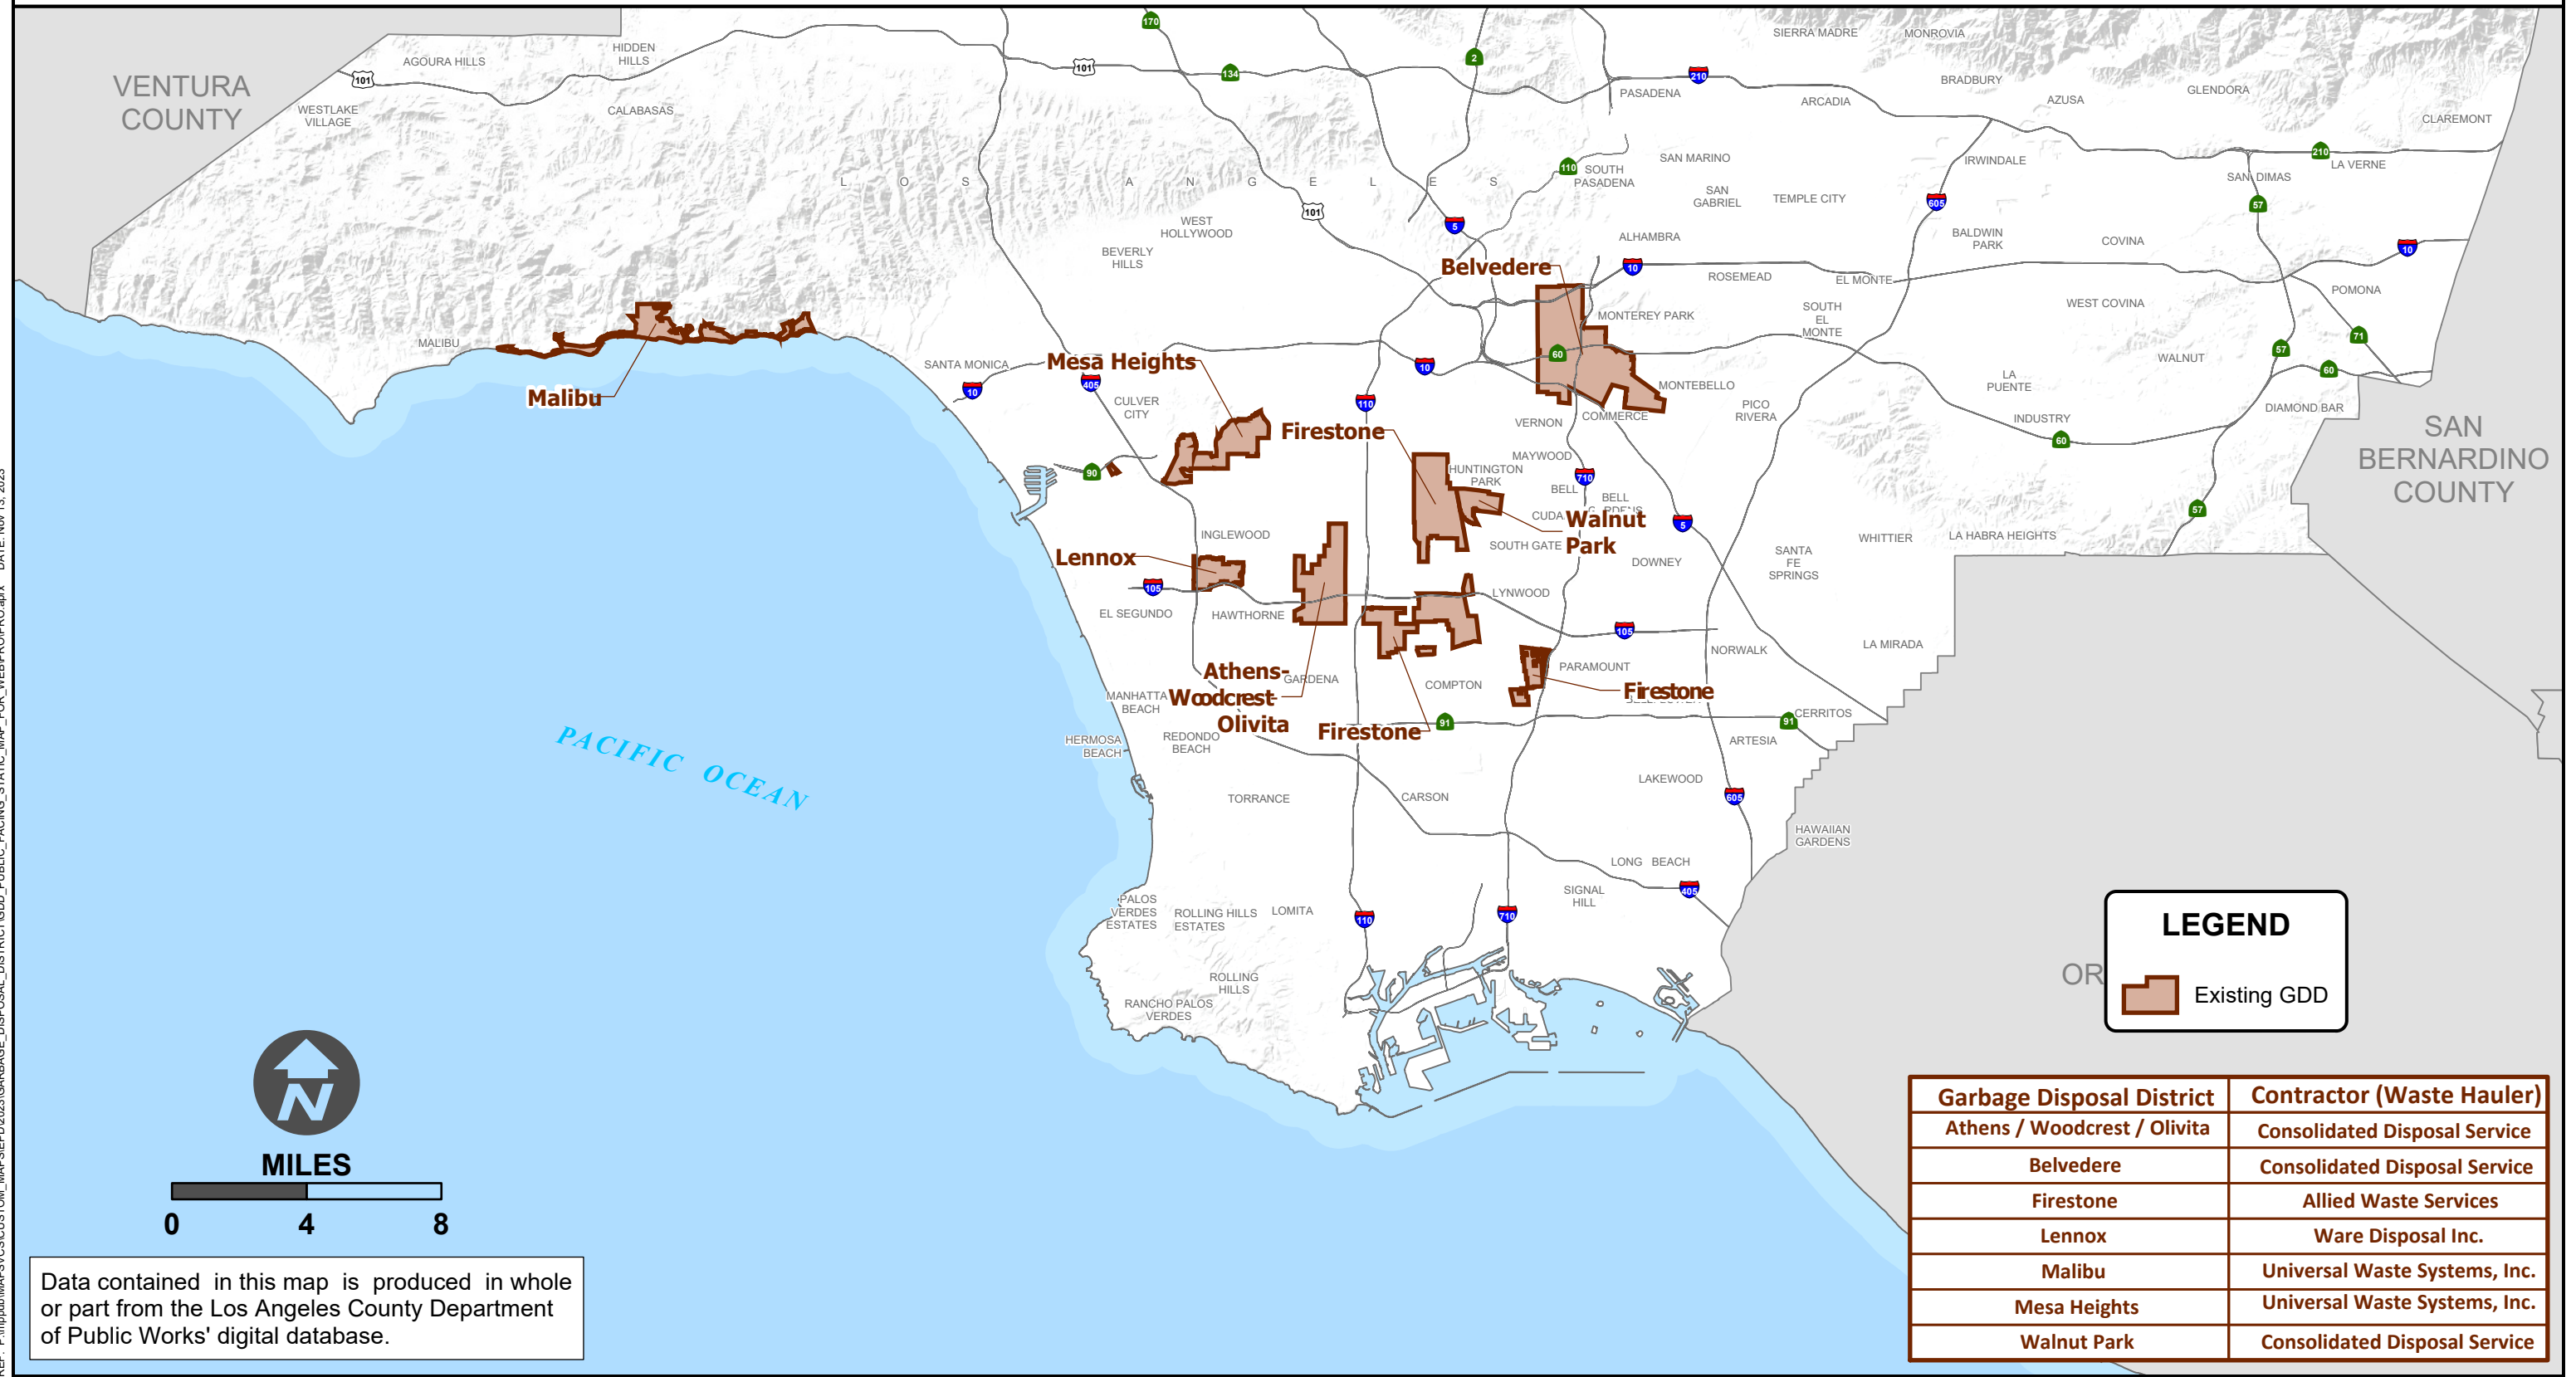

COUNTY OF LOS ANGELES GARBAGE DISPOSAL DISTRICTS

LEGEND

Existing GDD

Garbage Disposal District	Contractor (Waste Hauler)
Athens / Woodcrest / Olivita	Consolidated Disposal Service
Belvedere	Consolidated Disposal Service
Firestone	Allied Waste Services
Lennox	Ware Disposal Inc.
Malibu	Universal Waste Systems, Inc.
Mesa Heights	Universal Waste Systems, Inc.
Walnut Park	Consolidated Disposal Service

Data contained in this map is produced in whole or part from the Los Angeles County Department of Public Works' digital database.

REF: P:\mnp\pub\MAPS\CUSTOM_MAPS\EPD\2023\GARBAGE_DISPOSAL_DISTRICT\GDD_MAP\FACING_STATIC_MAP_FOR_WEB\PROPRO.aprx DATE: Nov 13, 2023