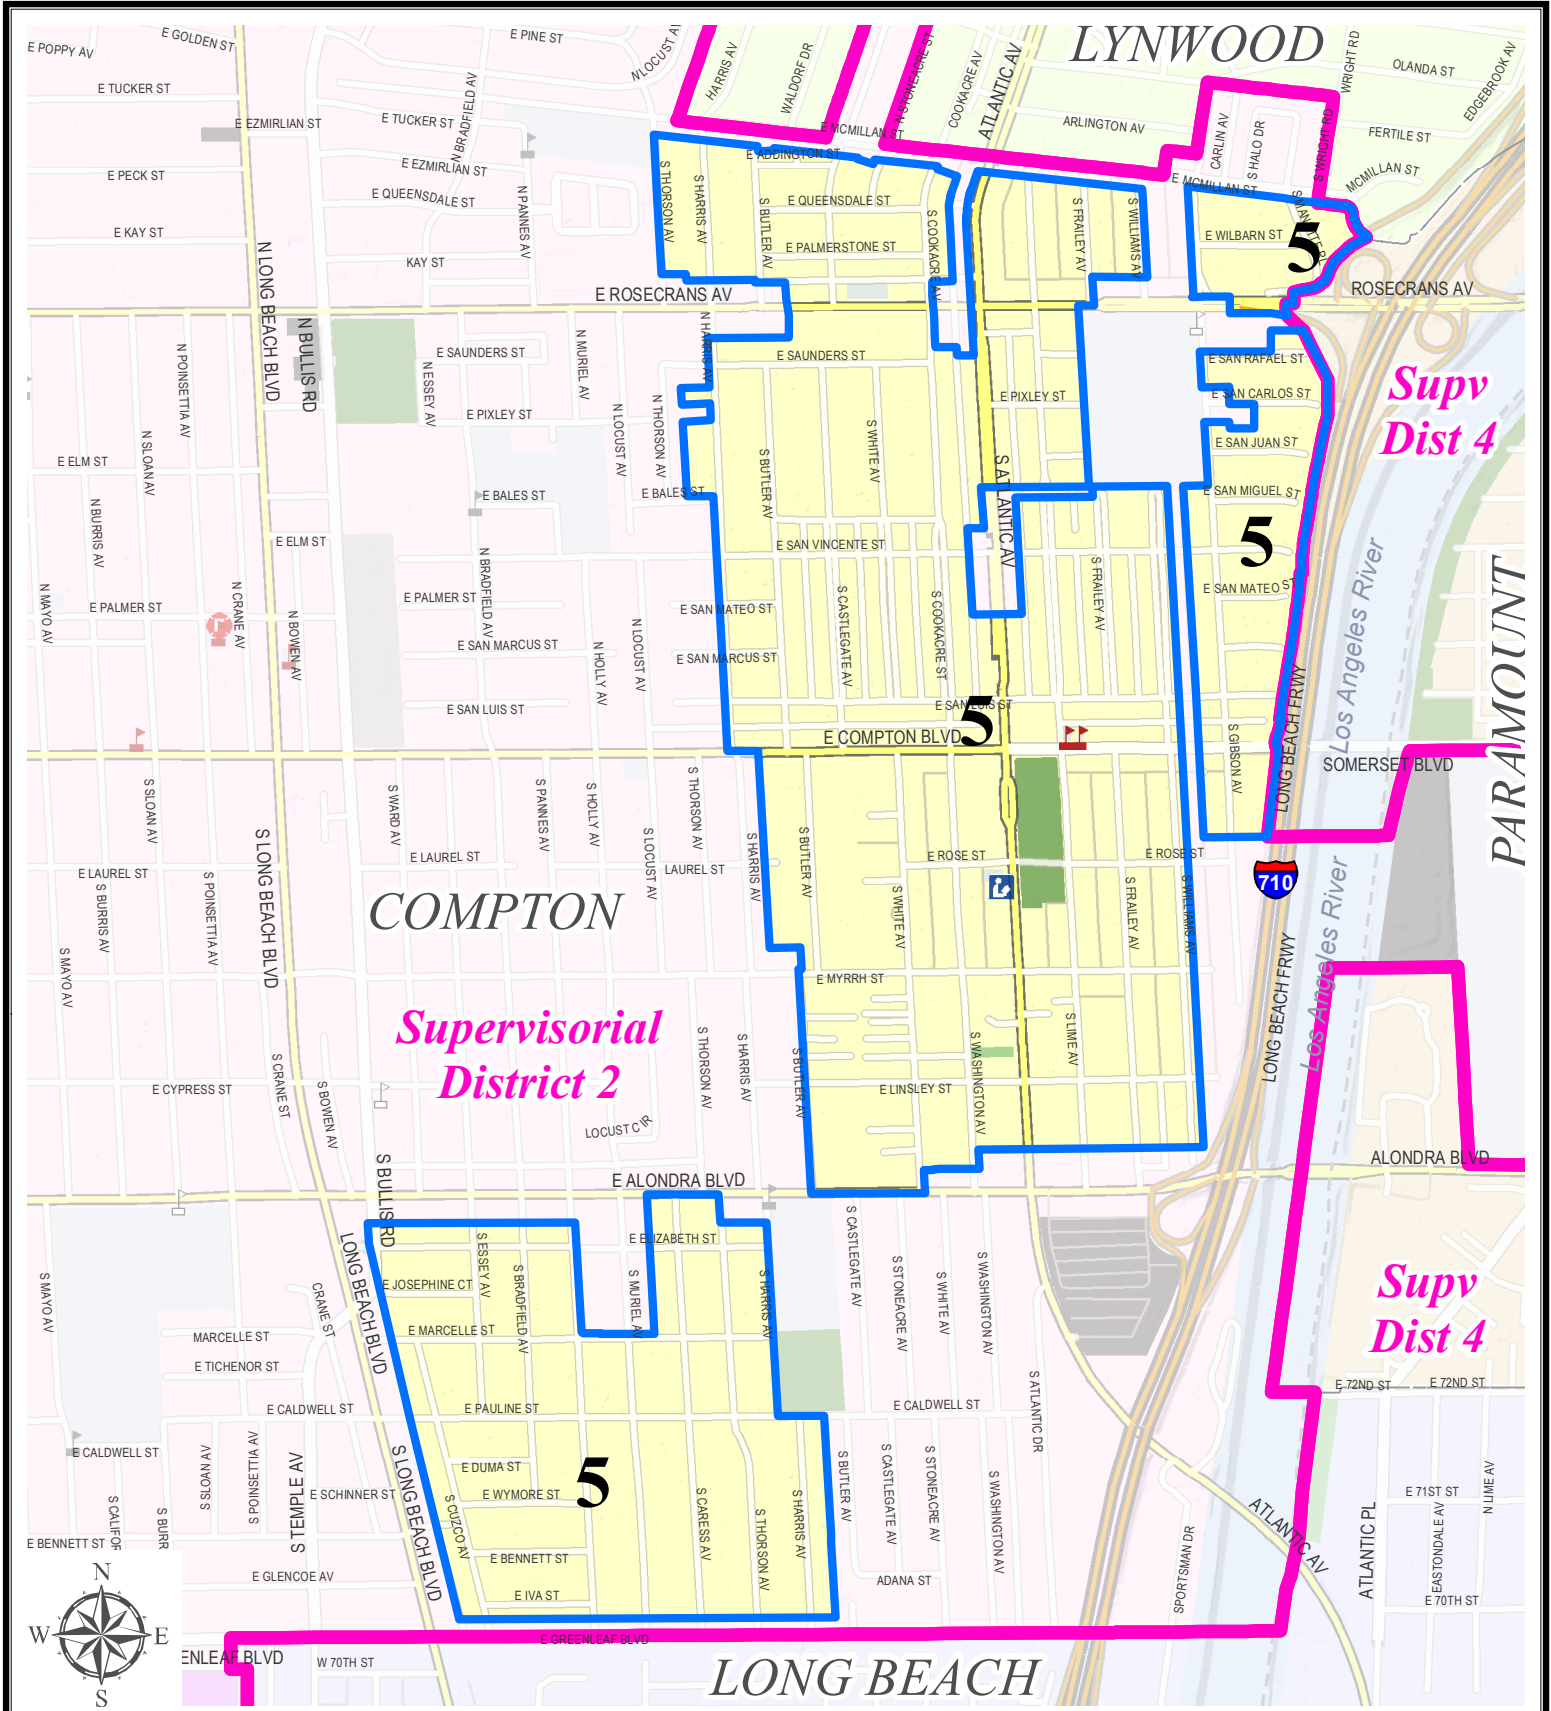

REGULAR AREA	PICK-UP
1	Monday
2	Tuesday
3	Wednesday
4	Thursday
5	Friday

-  Garbage Disposal District Area
-  Supervisory District

Firestone Garbage Disposal District

Garbage Disposal District Area

REGULAR AREA	PICK-UP
5	Friday

Firestone Garbage Disposal District Detail A

Date: 11/8/2022
 SMPM Division, Mapping & GIS Services Section (mthong)
 Data Sources: Geographic data from eGIS Repository. All rights reserved.
 Disclaimer: This product is for informational purposes only.

-  Supervisory District
-  Garbage Disposal District Area

REGULAR AREA PICK-UP	
5	Friday

Firestone Garbage Disposal District Detail B