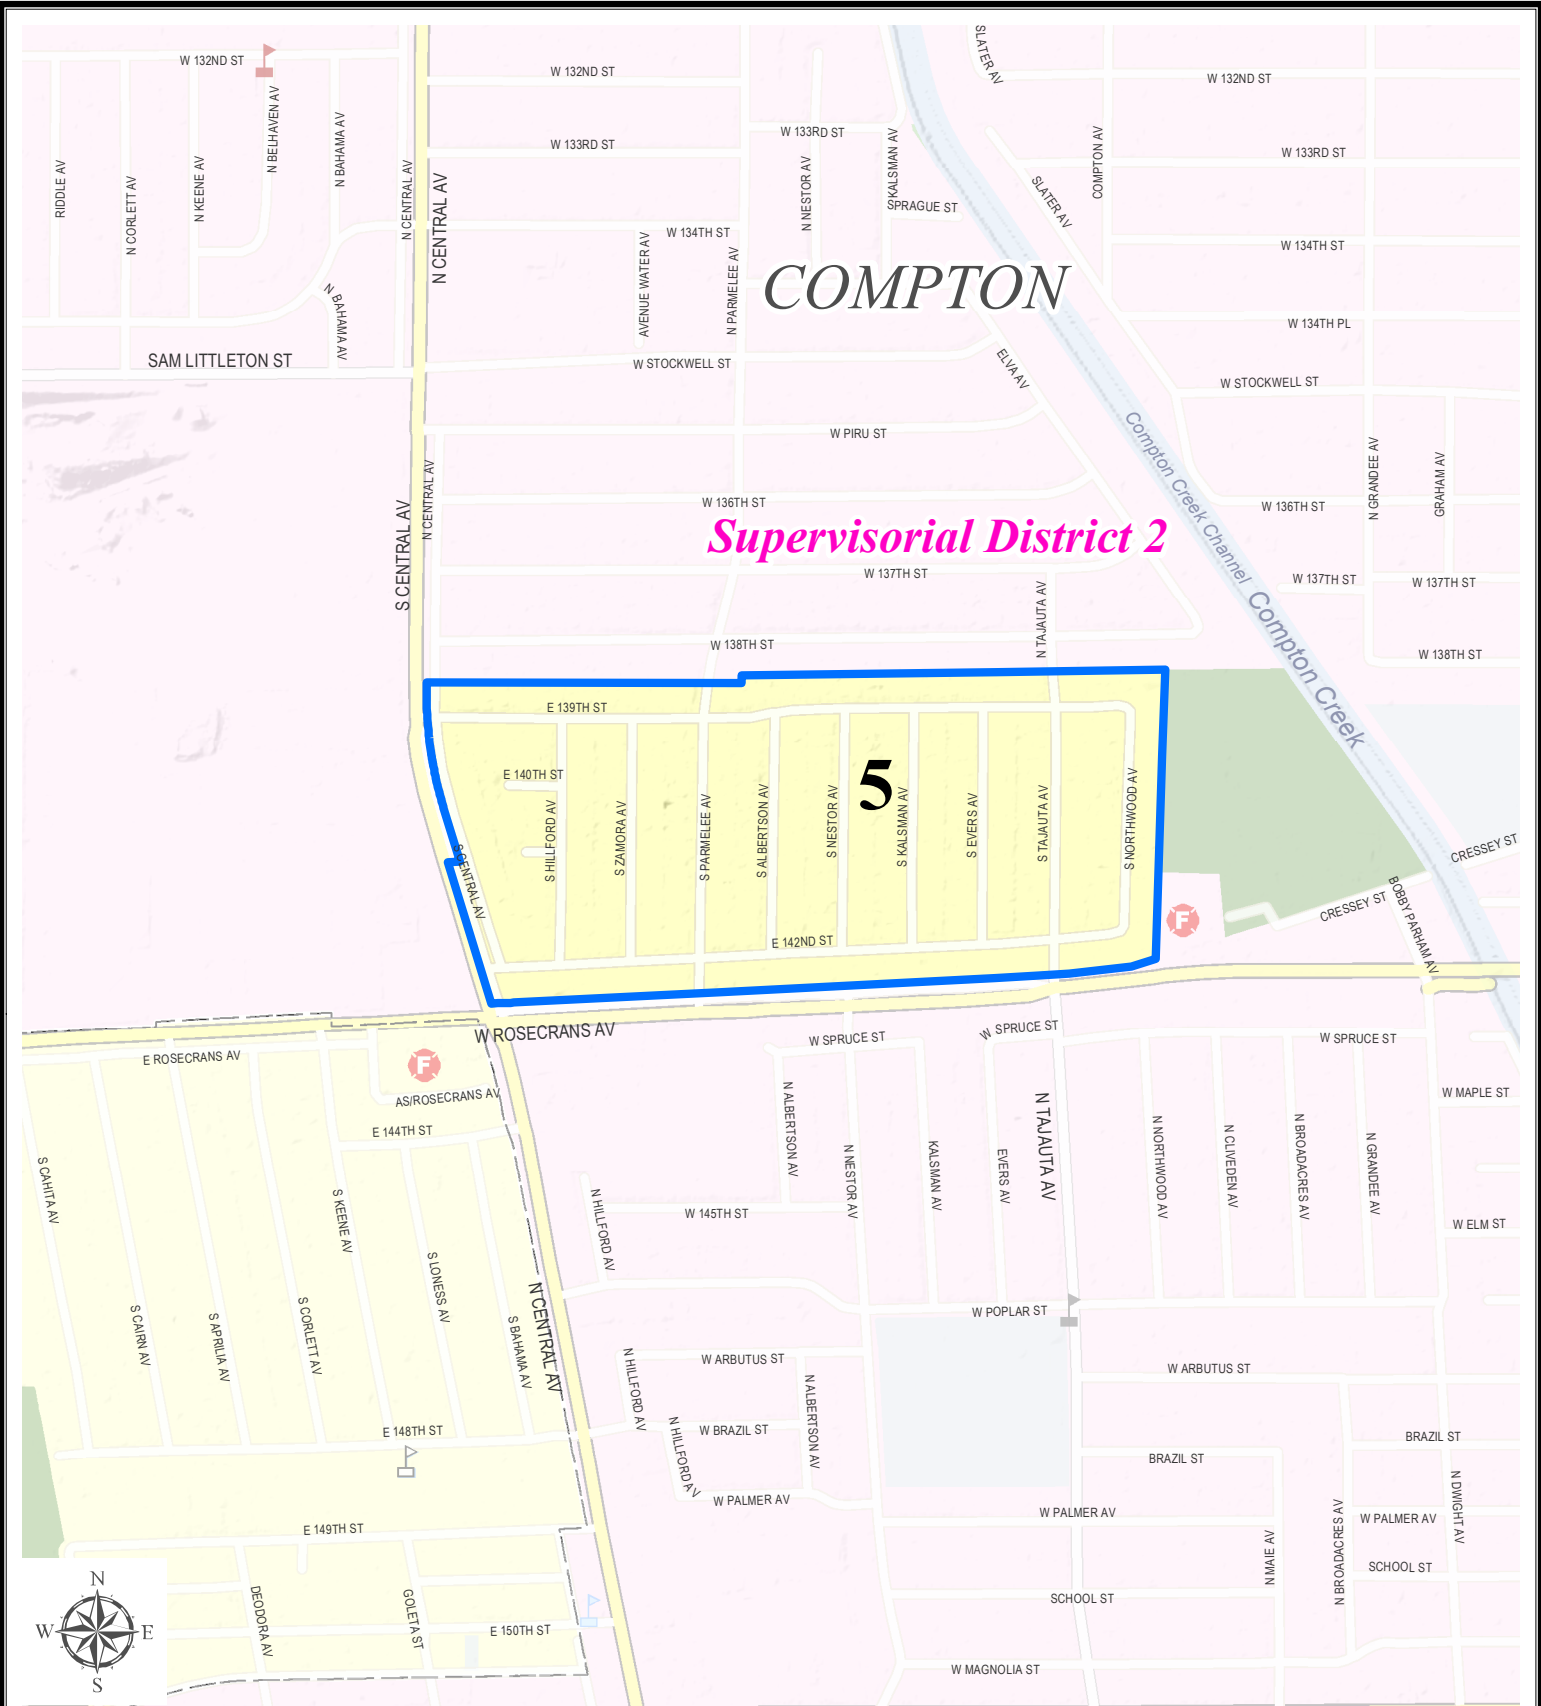

REGULAR AREA	PICK-UP
1	Monday
2	Tuesday
3	Wednesday
4	Thursday
5	Friday

-  Garbage Disposal District Area
-  Supervisory District

Firestone Garbage Disposal District

Garbage Disposal District Area

REGULAR AREA	PICK-UP
5	Friday

Firestone Garbage Disposal District Detail A

Date: 11/8/2022
 SMPM Division, Mapping & GIS Services Section (mthong)
 Data Sources: Geographic data from eGIS Repository. All rights reserved.
 Disclaimer: This product is for informational purposes only.

-  Supervisory District
-  Garbage Disposal District Area

REGULAR AREA PICK-UP	
5	Friday

Firestone Garbage Disposal District Detail B