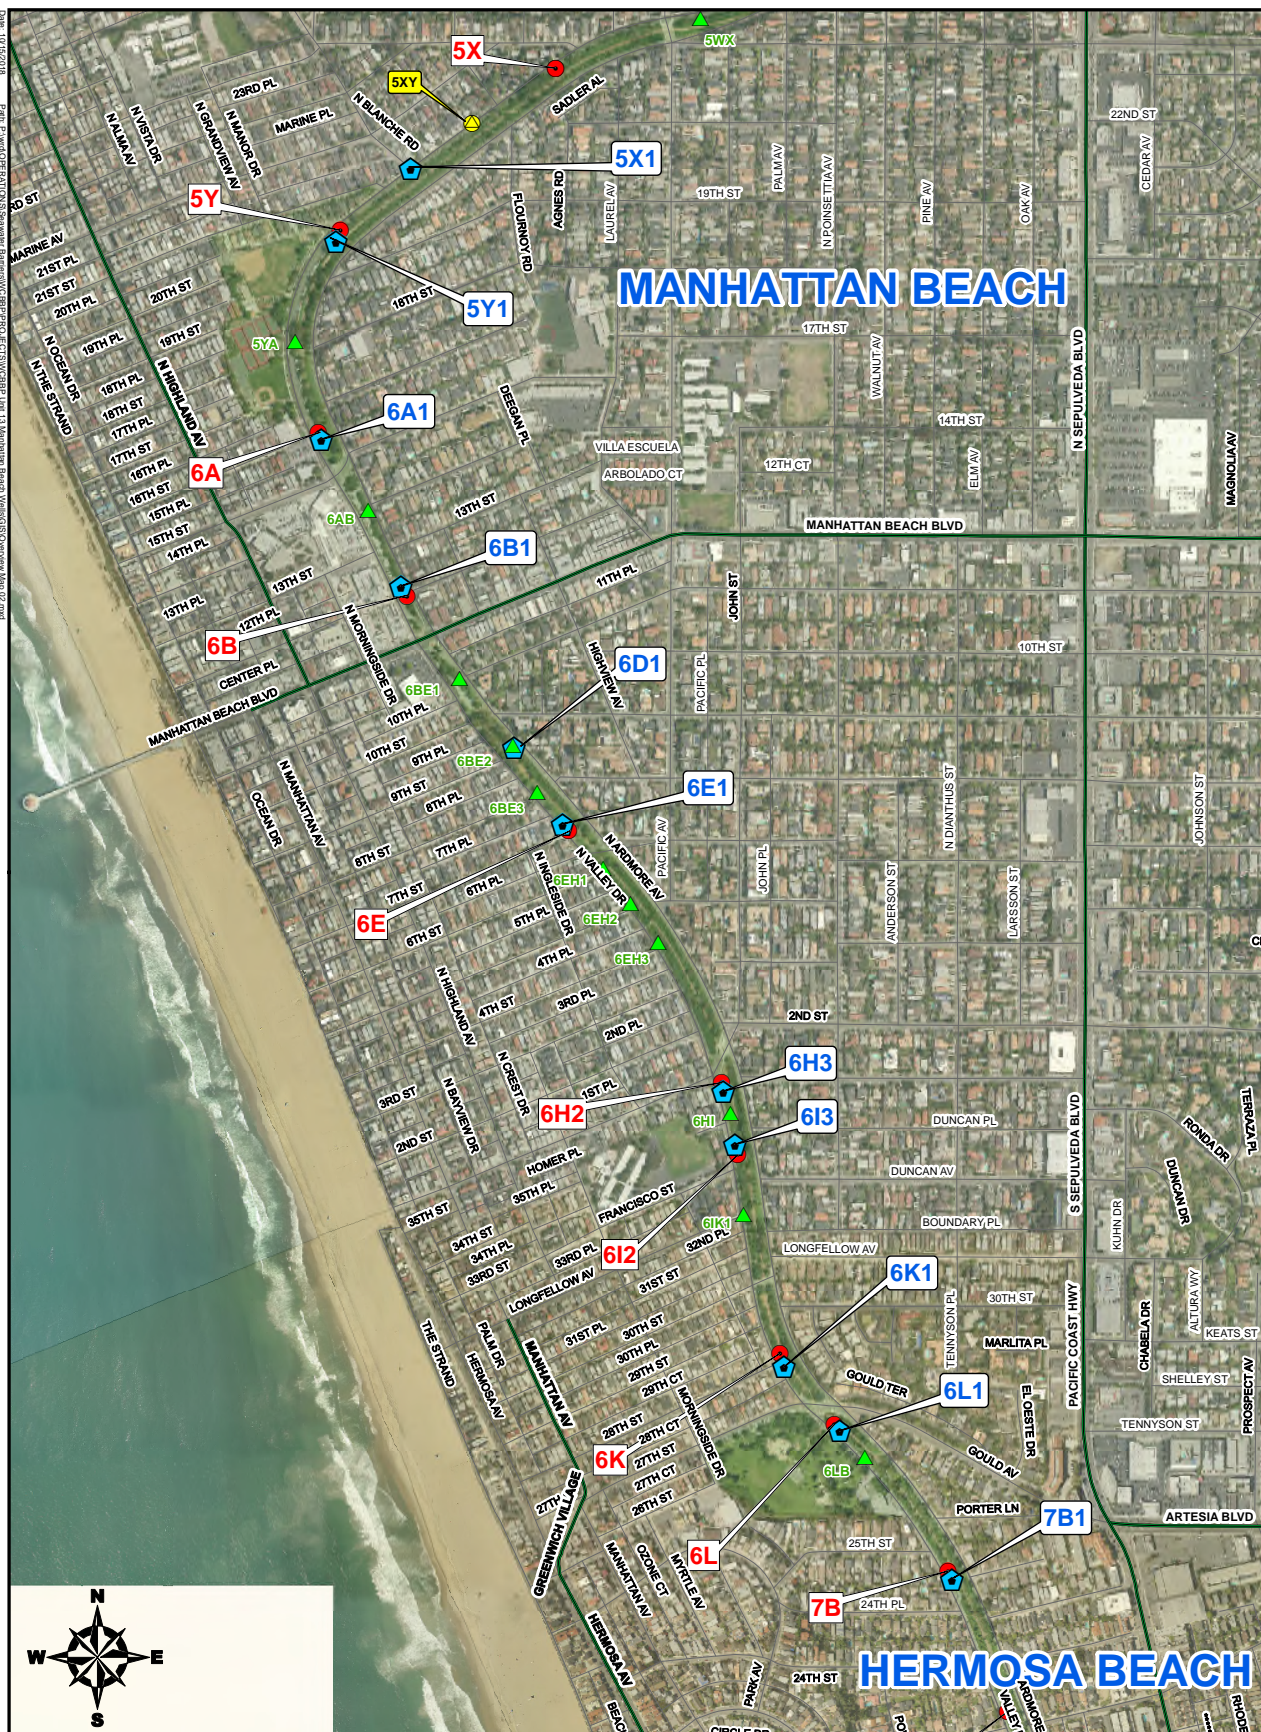

West Coast Basin Barrier Project Unit 13 Overview Map

Legend

- ⬠ Proposed Injection Wells
- Existing Injection Wells
- ▲ Proposed Observation Wells
- ▲ Existing Observation Wells